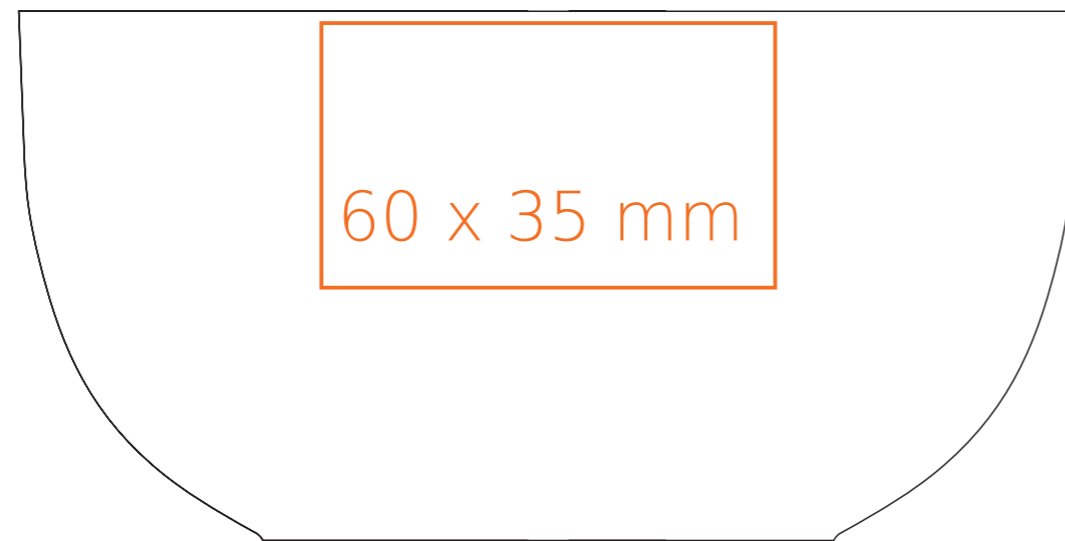

So/606 Muesli Bowl

600 ml / h: 70 mm / Ø 140 mm

- Imprint on the inside - 40 x 10 mm
- Imprint on the bottom inside - Ø 50 mm
- Imprint on the bottom outside - Ø 40 mm

*In the case of projects for transfer print running outside of the standard print area, please contact our sales department.