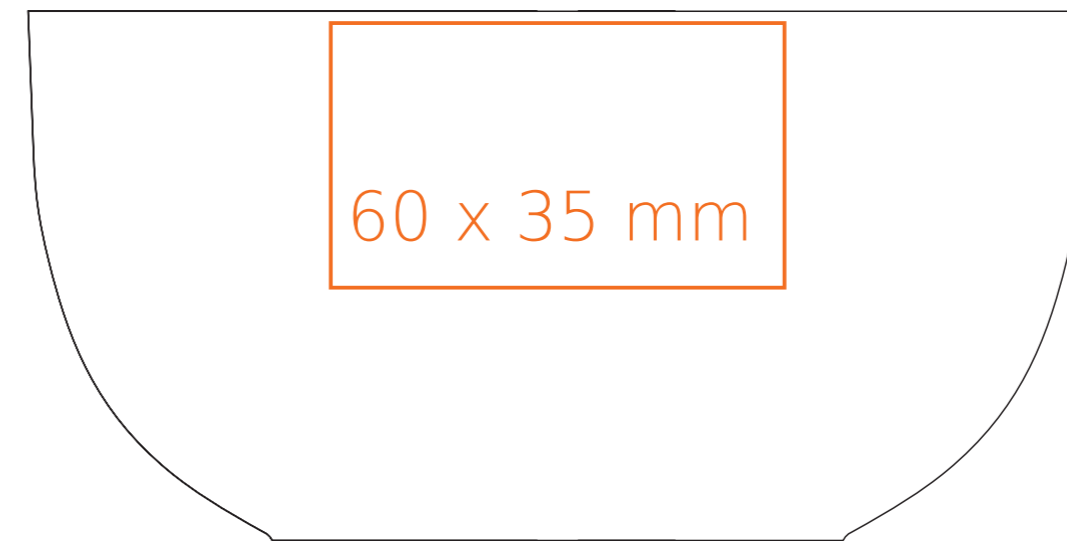

So/606 Muesli Bowl

600 ml / h: 70 mm / Ø 140 mm

- Imprint on the inside - 40 x 10 mm
- Imprint on the bottom inside - Ø 50 mm
- Imprint on the bottom outside - Ø 40 mm

*In the case of projects for transfer print running outside of the standard print area, please contact our sales department.