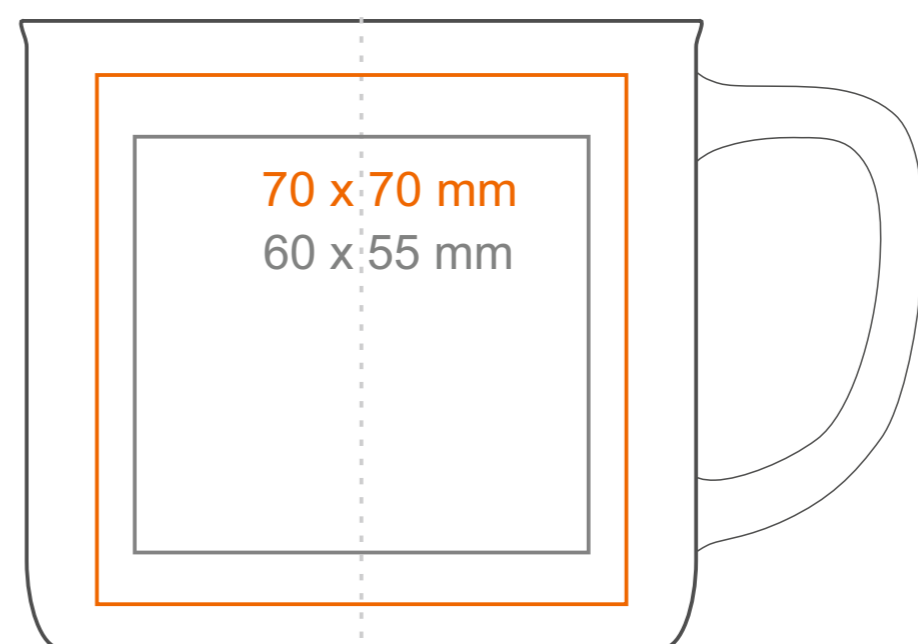

M_513 Loft

300 ml / h: 83 mm / Ø 90mm

Imprint on the handle
Imprint on the inside
Imprint on the bottom inside
Imprint on the bottom outside

- 40 x 10 mm
- 50 x 15 mm
- Ø 40 mm
- Ø 50 mm

*In the case of projects for transfer print running outside of the standard print area, please contact our sales department.