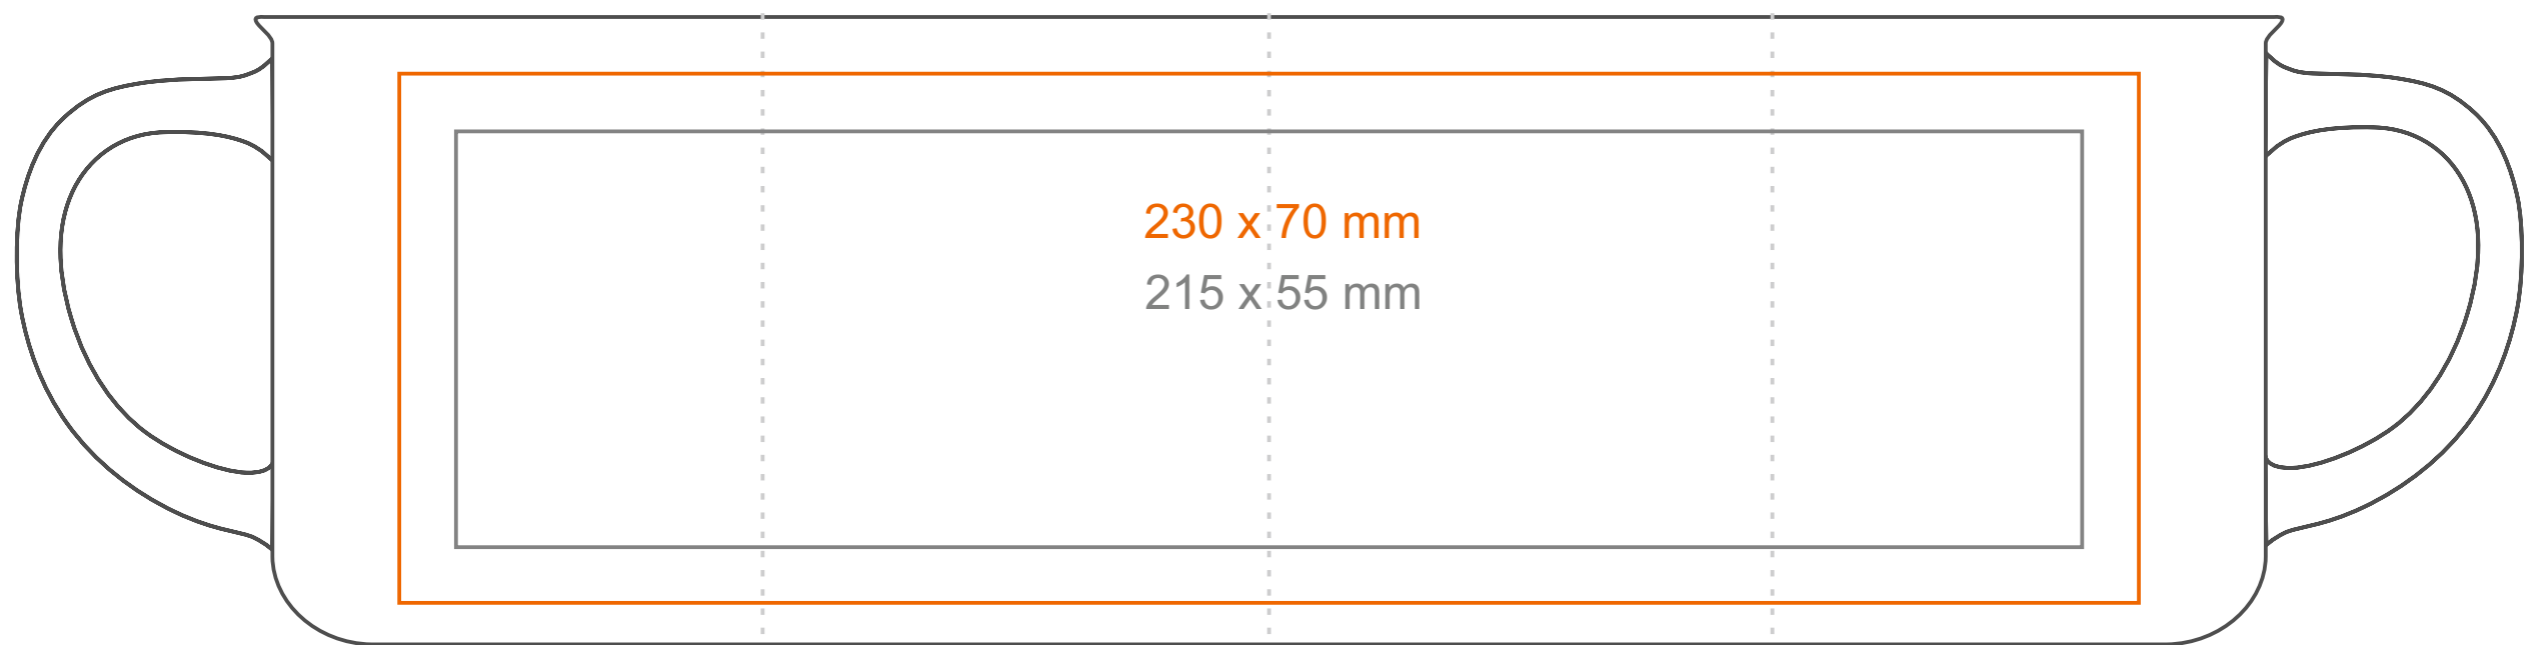

M_513 Loft

300 ml / h: 83 mm / Ø 90mm

Imprint on the handle
Imprint on the inside
Imprint on the bottom inside
Imprint on the bottom outside

- 40 x 10 mm
- 50 x 15 mm
- Ø 40 mm
- Ø 50 mm

*In the case of projects for transfer print running outside of the standard print area, please contact our sales department.

[How to prepare print material](#)

meaning

— Transfer Print
— Sensitive Touch
— Direct Print