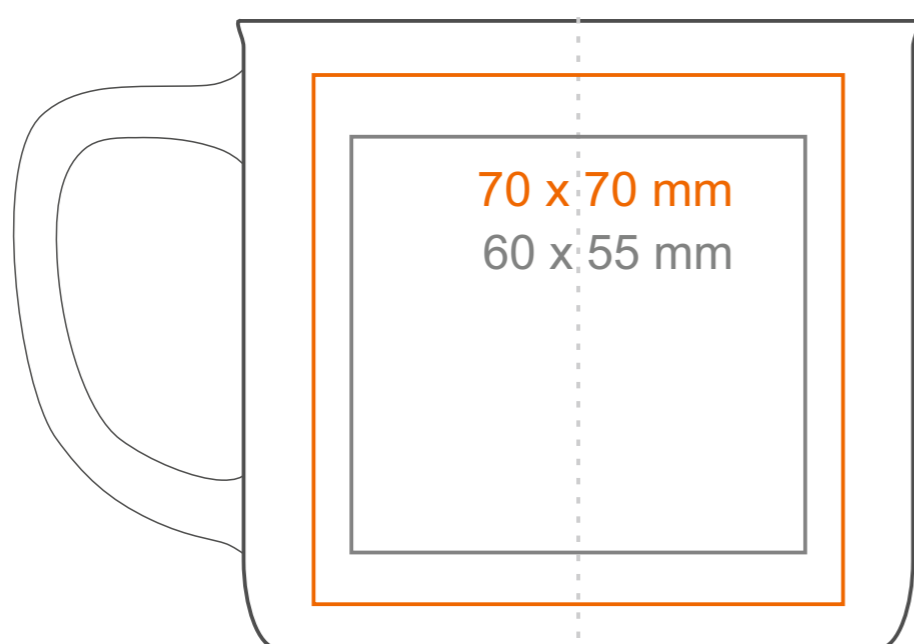

M_513 Loft

300 ml / h: 83 mm / Ø 90mm

Imprint on the handle
Imprint on the inside
Imprint on the bottom inside
Imprint on the bottom outside

- 40 x 10 mm
- 50 x 15 mm
- Ø 40 mm
- Ø 50 mm

*In the case of projects for transfer print running outside of the standard print area, please contact our sales department.