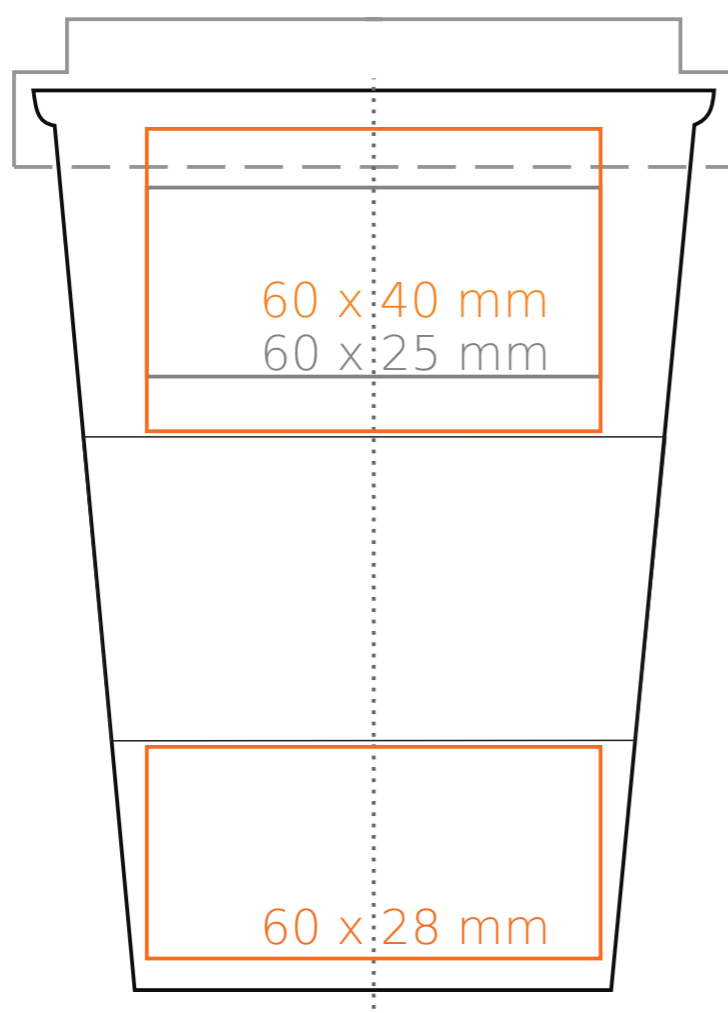

M/110 Coffe 2 Go Classic

350 ml / h: 119 mm / Ø 88 mm

cover Ø 90 mm

- Imprint on the inside - 40 x 20 mm
- Imprint on the bottom outside - Ø 35 mm

*In the case of projects for transfer print running outside of the standard print area, please contact our sales department.

[How to prepare print material](#)

meaning

- Transfer Print
- Sensitive Touch
- Direct Print