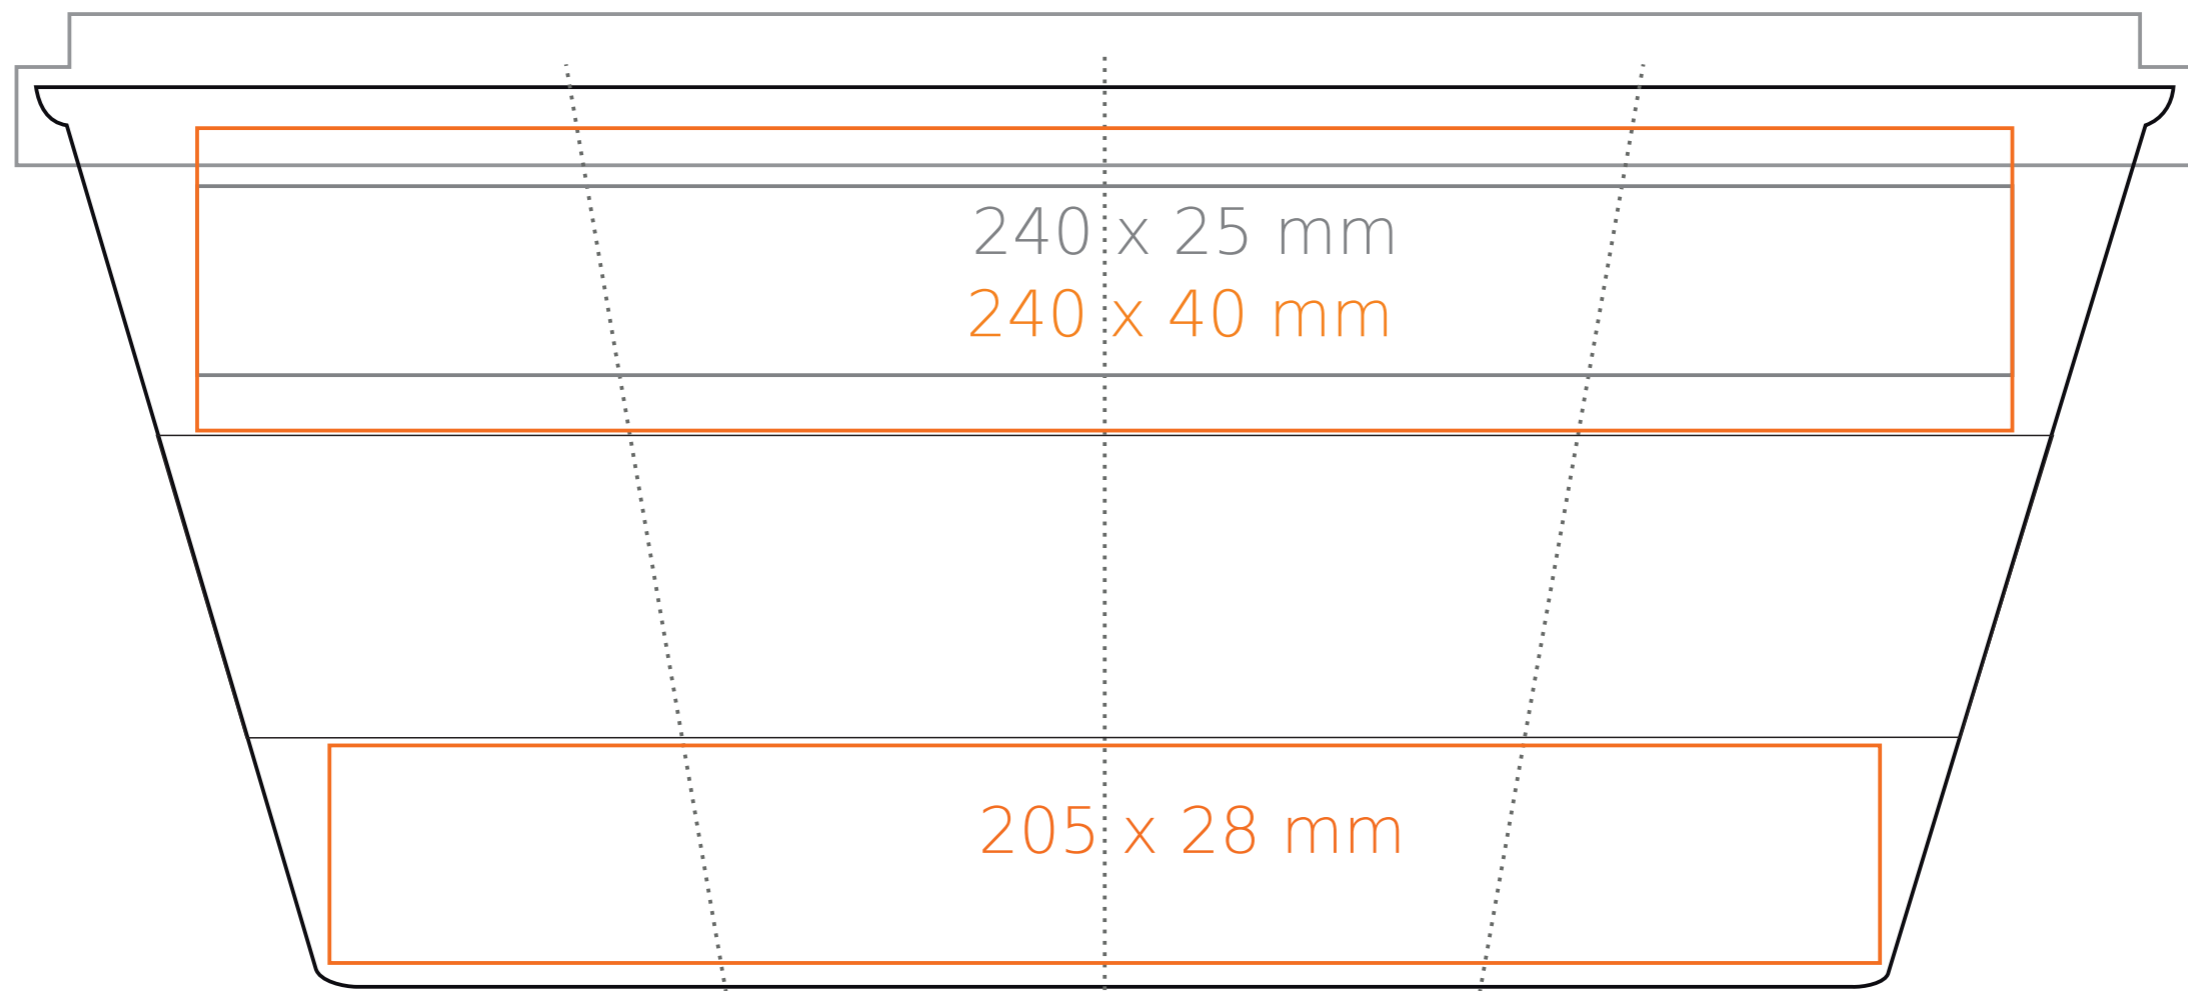

M/110 Coffe 2 Go Classic

350 ml / h: 119 mm / Ø 88 mm

cover Ø 90 mm

- Imprint on the inside - 40 x 20 mm
- Imprint on the bottom outside - Ø 35 mm

*In the case of projects for transfer print running outside of the standard print area, please contact our sales department.

[How to prepare print material](#)

meaning

- Transfer Print
- Sensitive Touch
- Direct Print