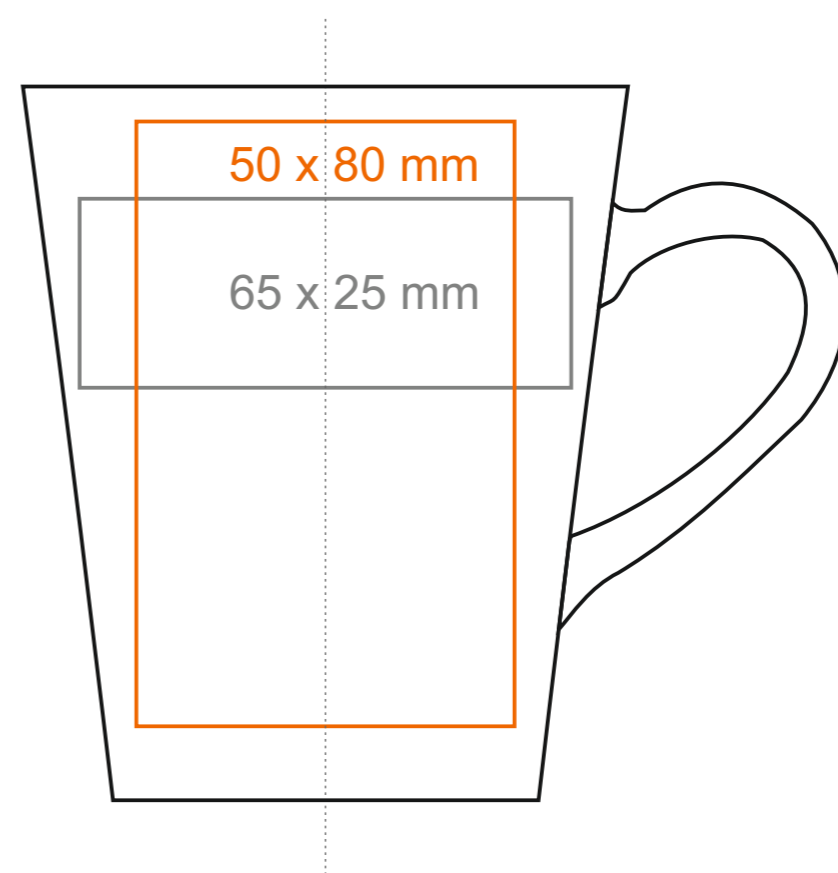

# M\_026 Opty

250 ml / h: 95 mm / Ø 82 mm

Imprint on the handle  
 Imprint on the inside  
 Imprint on the bottom outside

- 50 x 20 mm
- Ø 30 mm
- Ø 35 mm

\*In the case of projects for transfer print running outside of the standard print area, please contact our sales department.

# M\_026 Opty

200 ml / h: 67 mm / Ø 82 mm

Imprint on the inside

- 40 x 15 mm

Imprint on the bottom inside

- Ø 30 mm

Imprint on the bottom outside

- Ø 35 mm