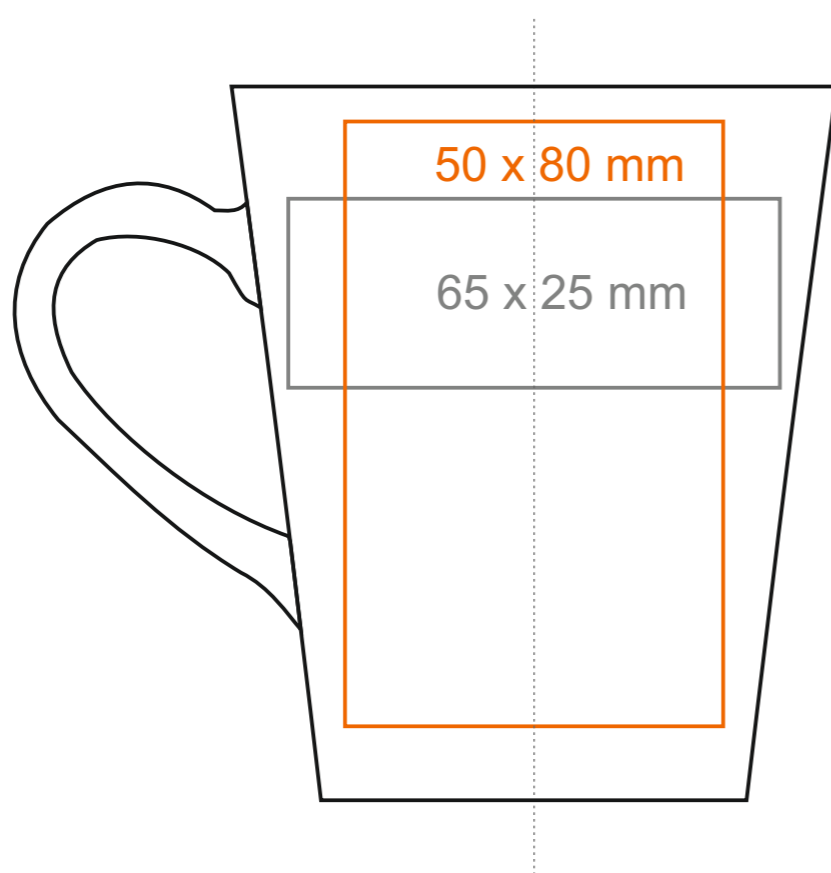

# M\_026 Opty

250 ml / h: 95 mm / Ø 82 mm

Imprint on the handle  
 Imprint on the inside  
 Imprint on the bottom outside

- 50 x 20 mm
- Ø 30 mm
- Ø 35 mm

\*In the case of projects for transfer print running outside of the standard print area, please contact our sales department.

# M\_026 Opty

200 ml / h: 67 mm / Ø 82 mm

Imprint on the inside

- 40 x 15 mm

Imprint on the bottom inside

- Ø 30 mm

Imprint on the bottom outside

- Ø 35 mm