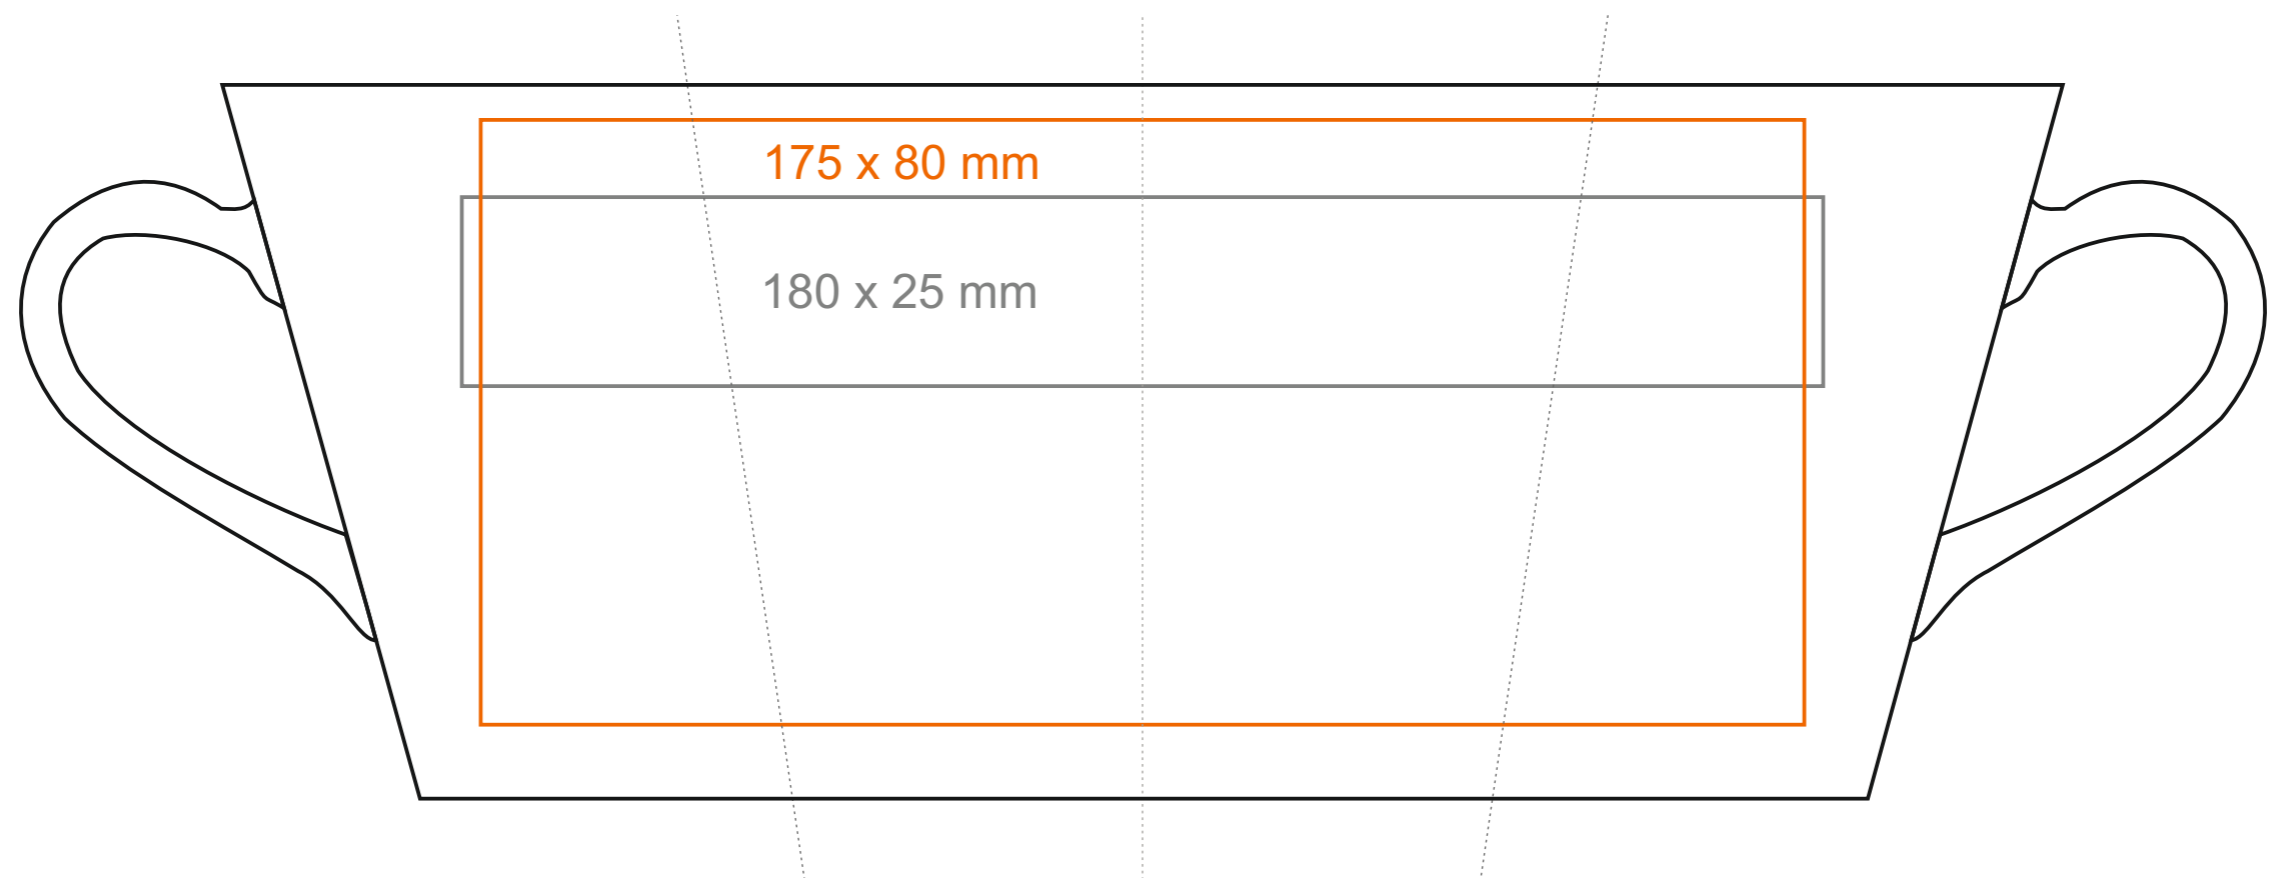

# M\_026 Opty

250 ml / h: 95 mm / Ø 82 mm

Imprint on the handle  
 Imprint on the inside  
 Imprint on the bottom outside

- 50 x 20 mm
- Ø 30 mm
- Ø 35 mm

\*In the case of projects for transfer print running outside of the standard print area, please contact our sales department.

[How to prepare print material](#)

meaning

- Transfer Print
- Sensitive Touch
- Direct Print

# M\_026 Opty

200 ml / h: 67 mm / Ø 82 mm

Imprint on the inside

- 40 x 15 mm

Imprint on the bottom inside

- Ø 30 mm

Imprint on the bottom outside

- Ø 35 mm