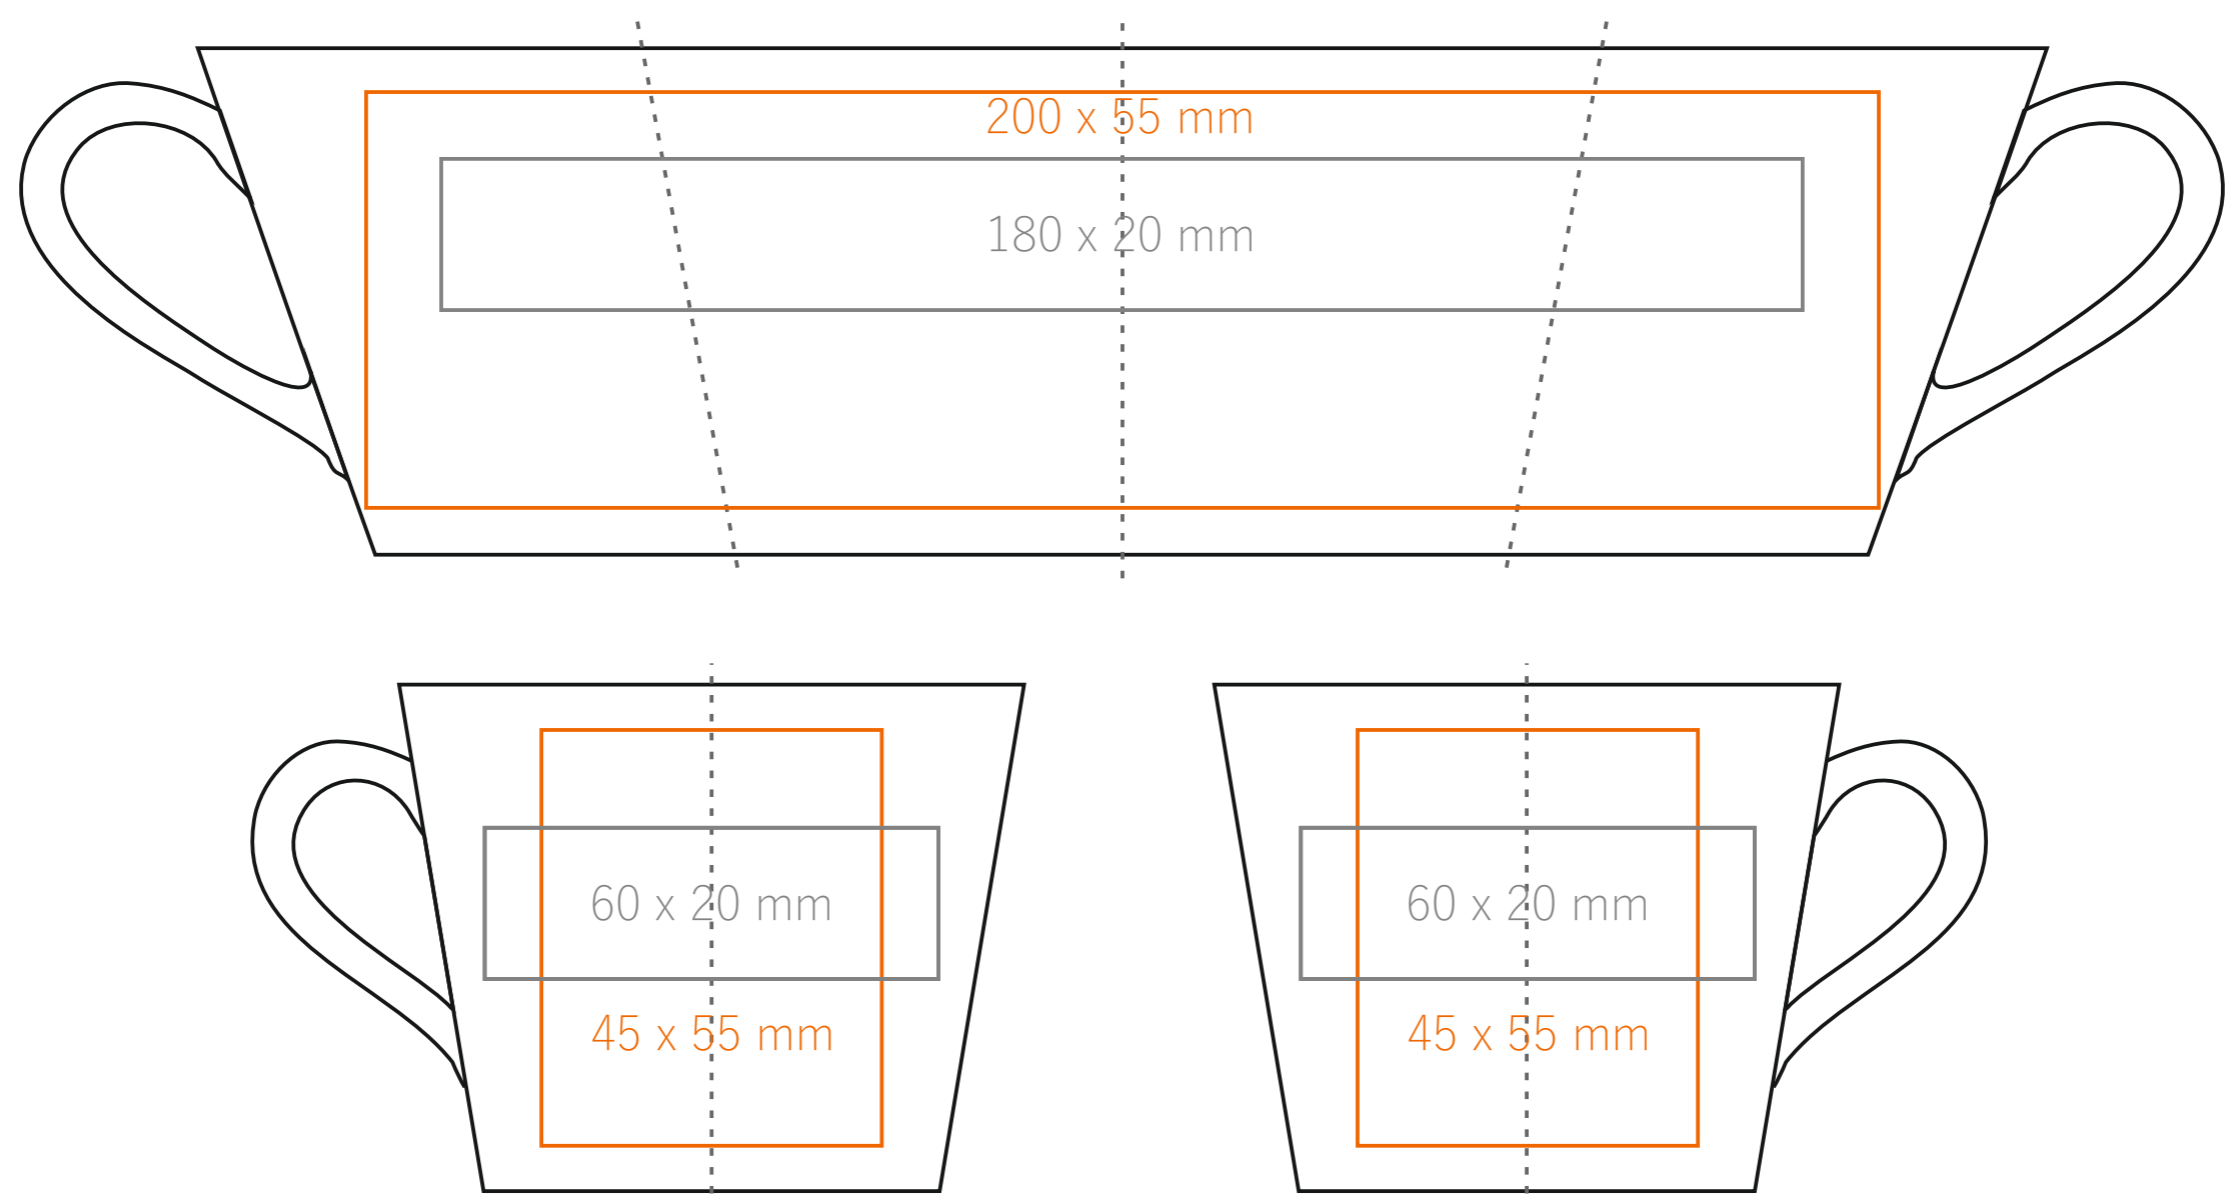

# M\_026 Opty

250 ml / h: 95 mm / Ø 82 mm

Imprint on the handle  
 Imprint on the inside  
 Imprint on the bottom outside

- 50 x 20 mm
- Ø 30 mm
- Ø 35 mm

\*In the case of projects for transfer print running outside of the standard print area, please contact our sales department.

[How to prepare print material](#)

meaning

- Transfer Print
- Sensitive Touch
- Direct Print

# M\_026 Opty

200 ml / h: 67 mm / Ø 82 mm

Imprint on the inside

- 40 x 15 mm

Imprint on the bottom inside

- Ø 30 mm

Imprint on the bottom outside

- Ø 35 mm