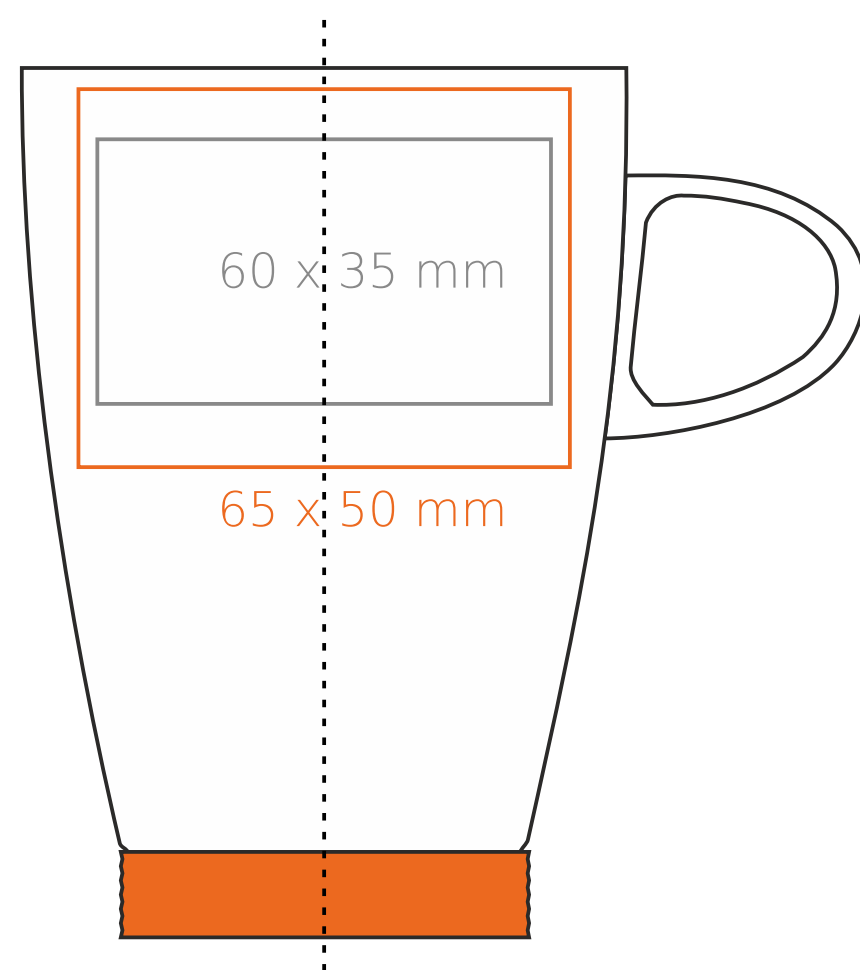

# M/001 Softy

280 ml / h: 114 mm / Ø 79 mm

Imprint on the handle  
Imprint on the inside

- 30 x 10 mm
- 40 x 15 mm

\*In the case of projects for transfer print running outside of the standard print area, please contact our sales department.

[How to prepare print material](#)

meaning

- Transfer Print
- Sensitive Touch
- Direct Print