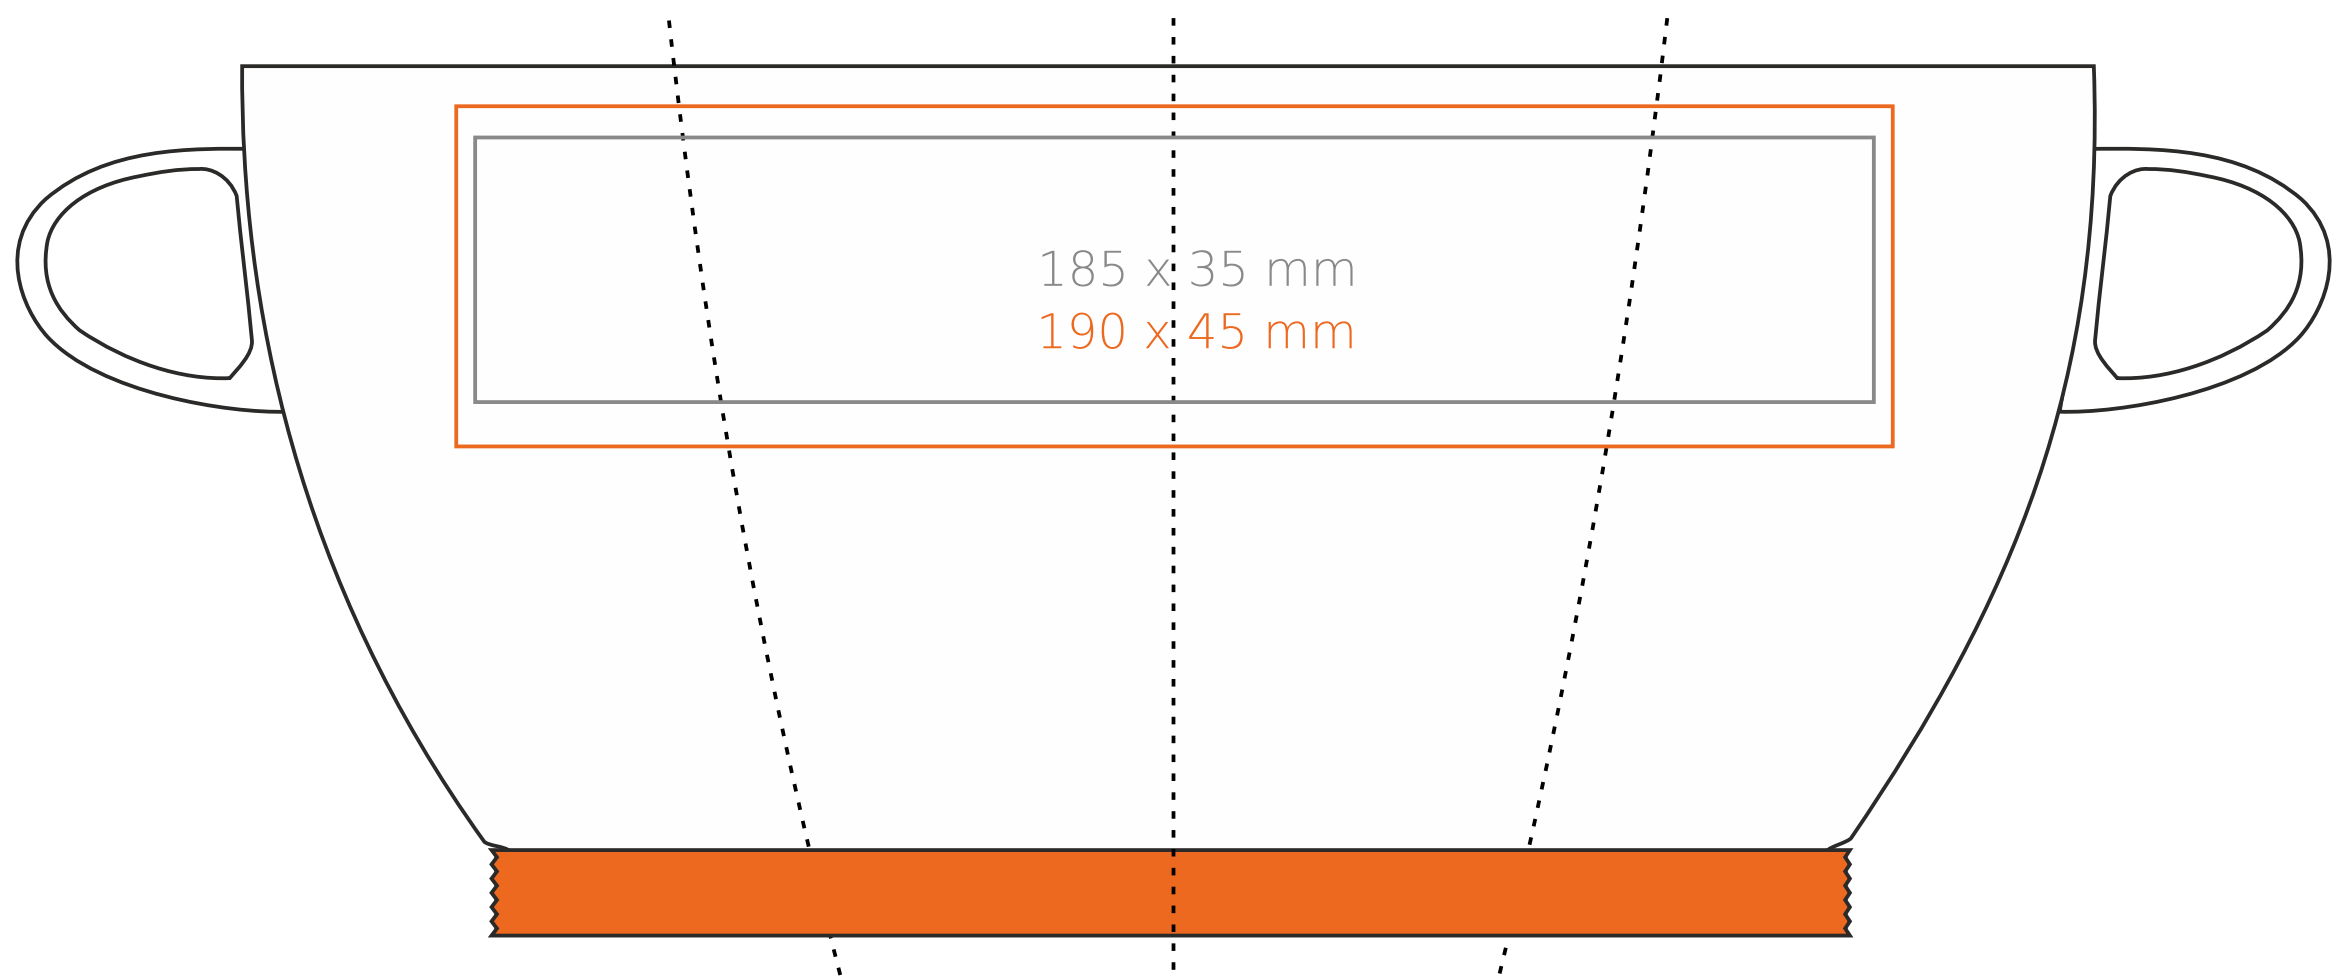

# M/001 Softy

280 ml / h: 114 mm / Ø 79 mm

Imprint on the handle  
Imprint on the inside

- 30 x 10 mm
- 40 x 15 mm

\*In the case of projects for transfer print running outside of the standard print area, please contact our sales department.

[How to prepare print material](#)

meaning

- Transfer Print
- Sensitive Touch
- Direct Print