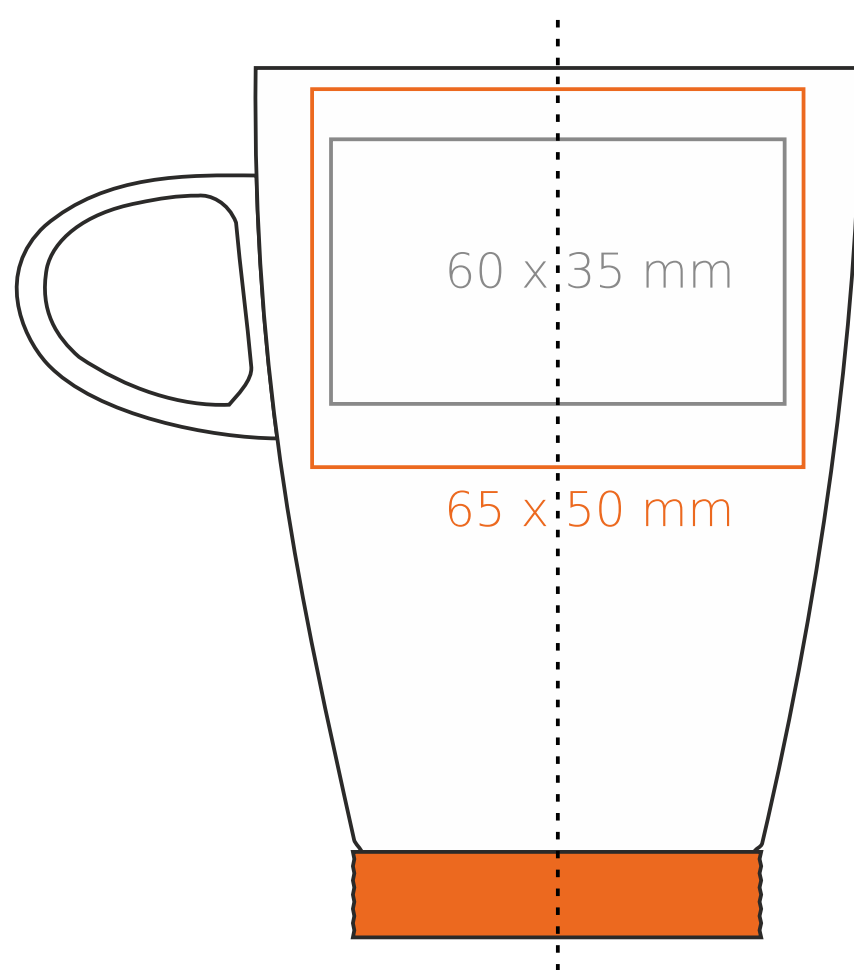

# M/001 Softy

280 ml / h: 114 mm / Ø 79 mm

Imprint on the handle  
Imprint on the inside

- 30 x 10 mm
- 40 x 15 mm

\*In the case of projects for transfer print running outside of the standard print area, please contact our sales department.

[How to prepare print material](#)

meaning

- Transfer Print
- Sensitive Touch
- Direct Print